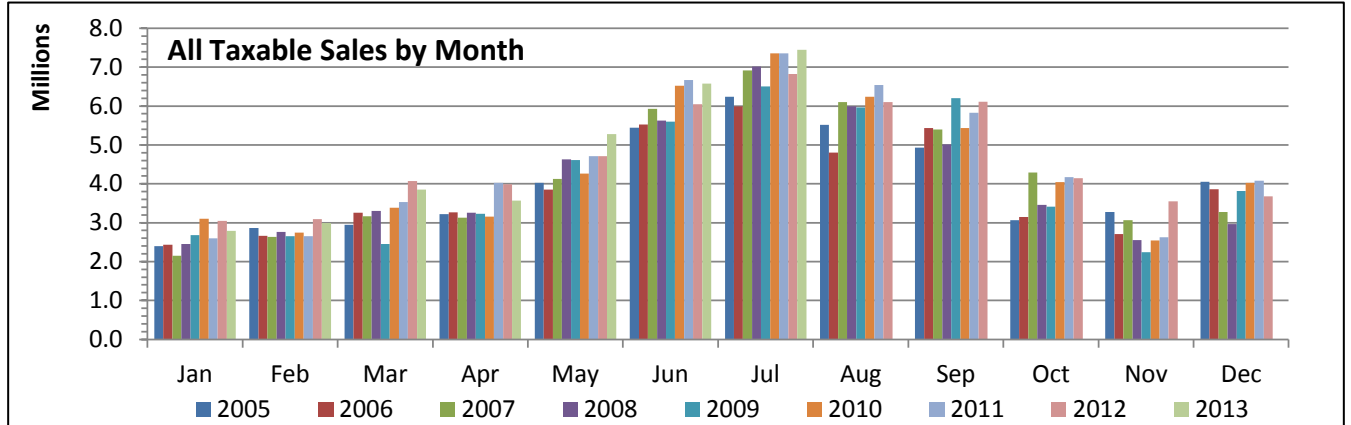

Manitou Springs Taxable Sales for January 2005 - July 2013

Note: By year graphs are through July only!!!

Manitou Springs Taxable Sales for January 2005 - July 2013

Manitou Springs Taxable Sales for January 2005 - July 2013