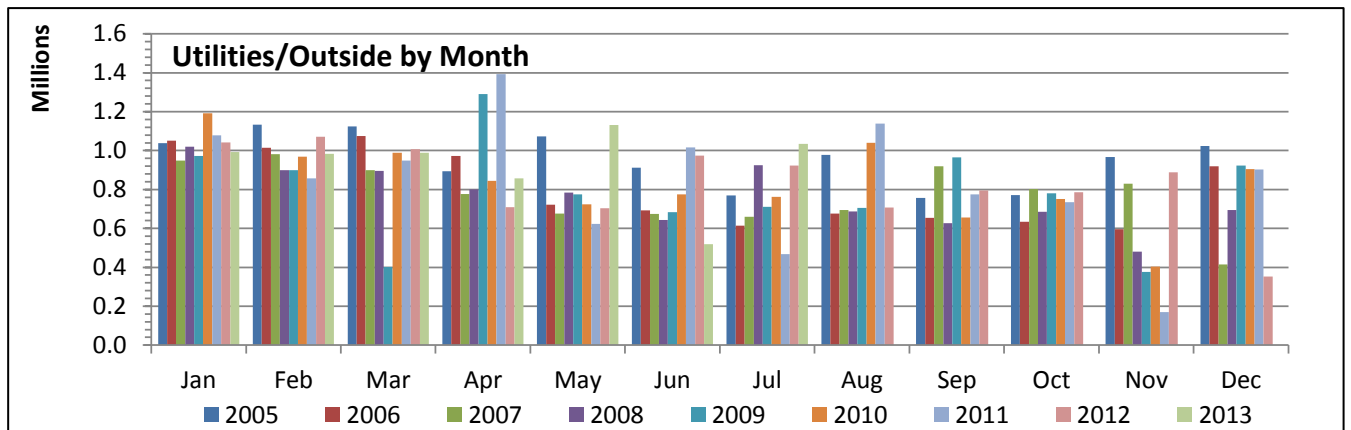

Manitou Springs Taxable Sales for January 2005 - July 2013

Note: By year graphs are through July only!!!

Manitou Springs Taxable Sales for January 2005 - July 2013

Manitou Springs Taxable Sales for January 2005 - July 2013