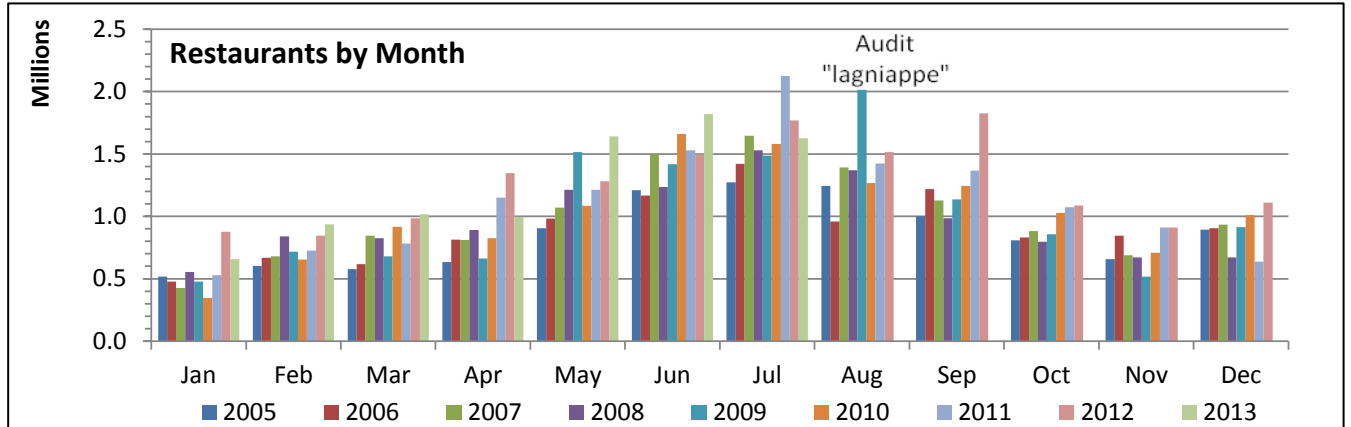

Manitou Springs Taxable Sales for January 2005 - July 2013

Note: By year graphs are through July only!!!

Manitou Springs Taxable Sales for January 2005 - July 2013

Manitou Springs Taxable Sales for January 2005 - July 2013