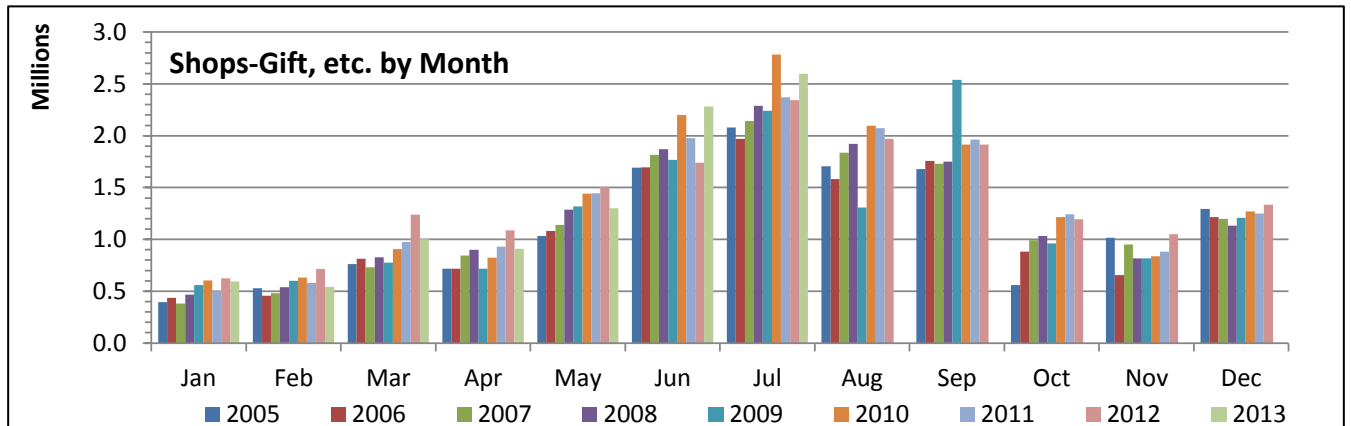

Manitou Springs Taxable Sales for January 2005 - July 2013

Note: By year graphs are through July only!!!

Manitou Springs Taxable Sales for January 2005 - July 2013

Manitou Springs Taxable Sales for January 2005 - July 2013