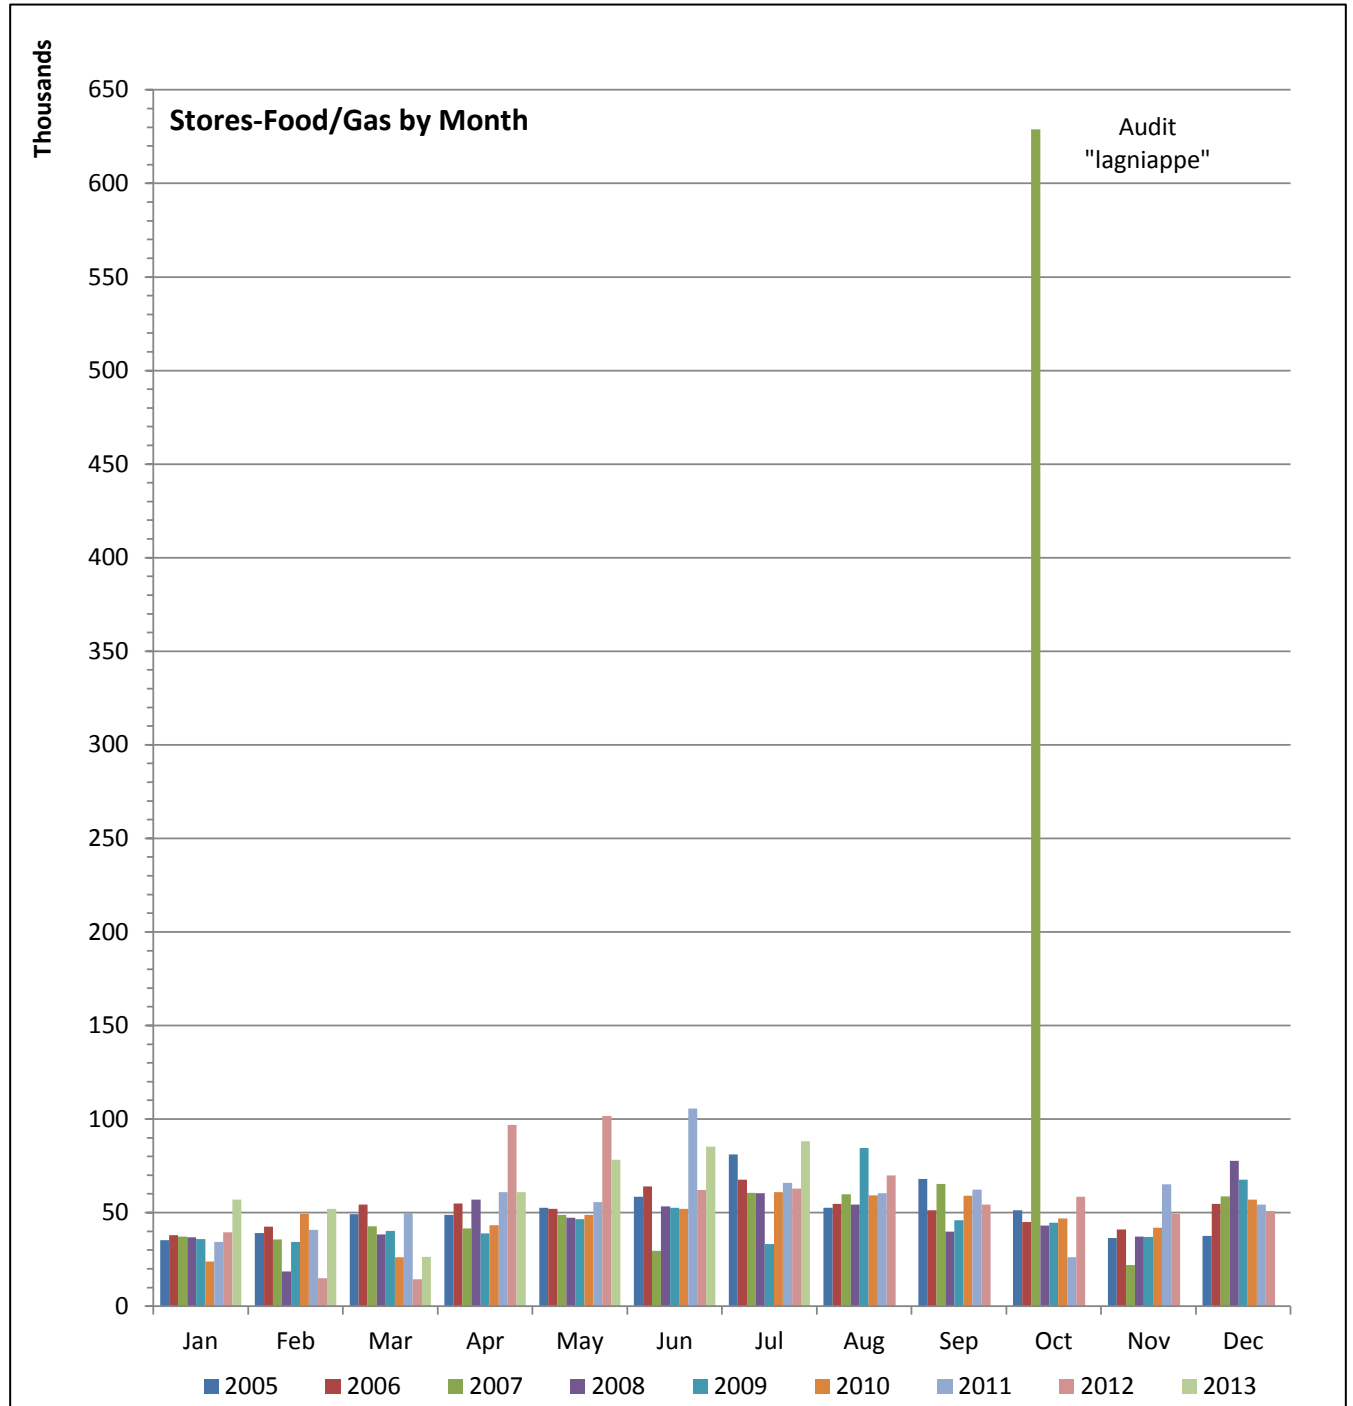

Manitou Springs Taxable Sales for January 2005 - July 2013

www.skyrunner.com/council/