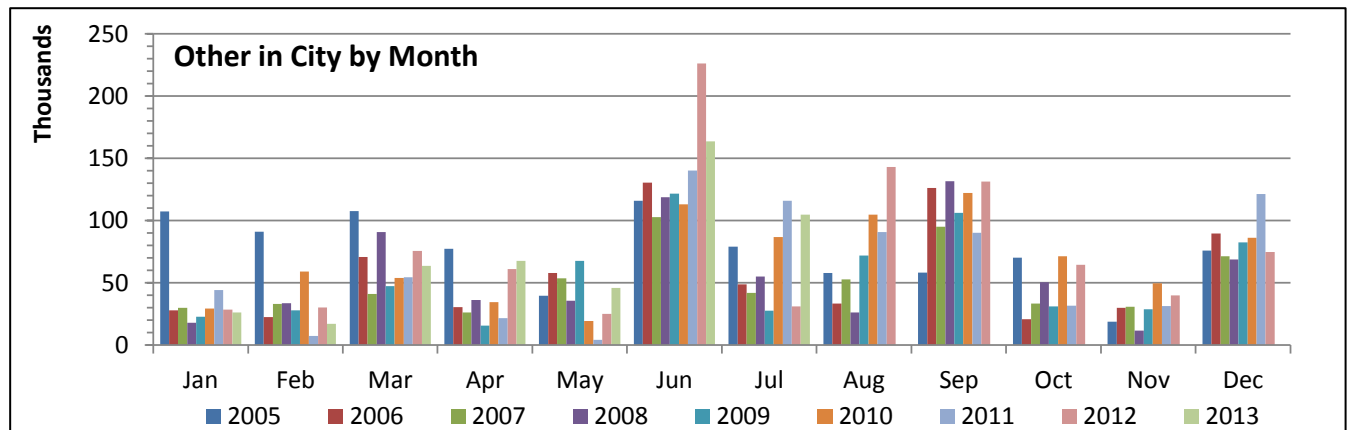

Manitou Springs Taxable Sales for January 2005 - July 2013

Note: By year graphs are through July only!!!

Manitou Springs Taxable Sales for January 2005 - July 2013

Manitou Springs Taxable Sales for January 2005 - July 2013