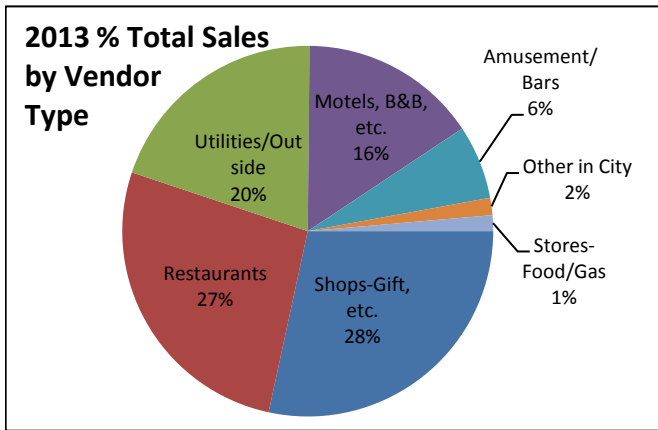

Manitou Springs Taxable Sales for January 2005 - July 2013

Note: By year graphs are through July only!!!

Manitou Springs Taxable Sales for January 2005 - July 2013

Manitou Springs Taxable Sales for January 2005 - July 2013