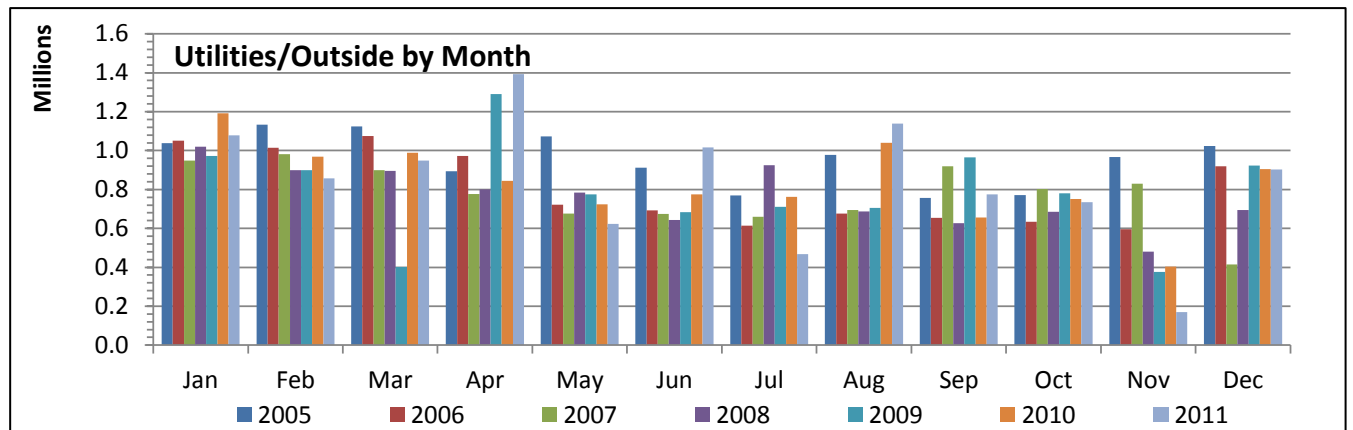

Manitou Springs Taxable Sales for January 2005 - December 2011

Note: By year graphs are through December

Manitou Springs Taxable Sales for January 2005 - December 2011

Manitou Springs Taxable Sales for January 2005 - December 2011