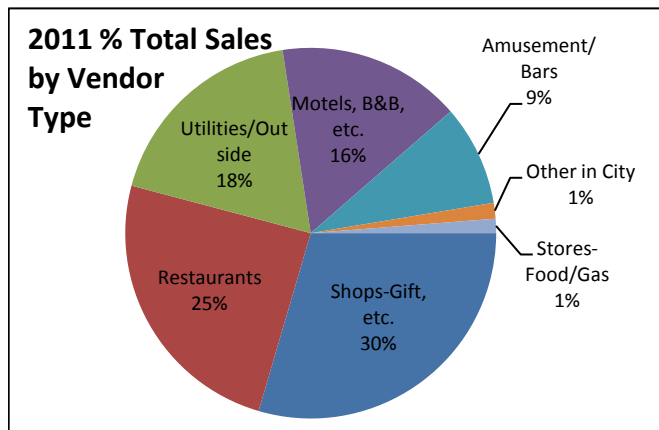

Manitou Springs Taxable Sales for January 2005 - December 2011

Note: By year graphs are through December

Manitou Springs Taxable Sales for January 2005 - December 2011

Manitou Springs Taxable Sales for January 2005 - December 2011