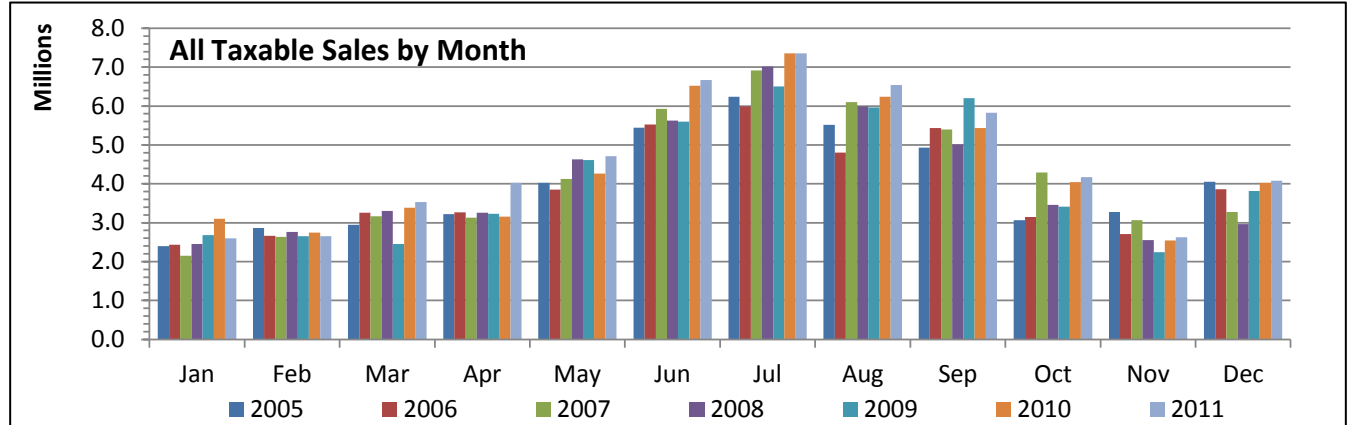

Manitou Springs Taxable Sales for January 2005 - December 2011

Note: By year graphs are through December

Manitou Springs Taxable Sales for January 2005 - December 2011

Manitou Springs Taxable Sales for January 2005 - December 2011