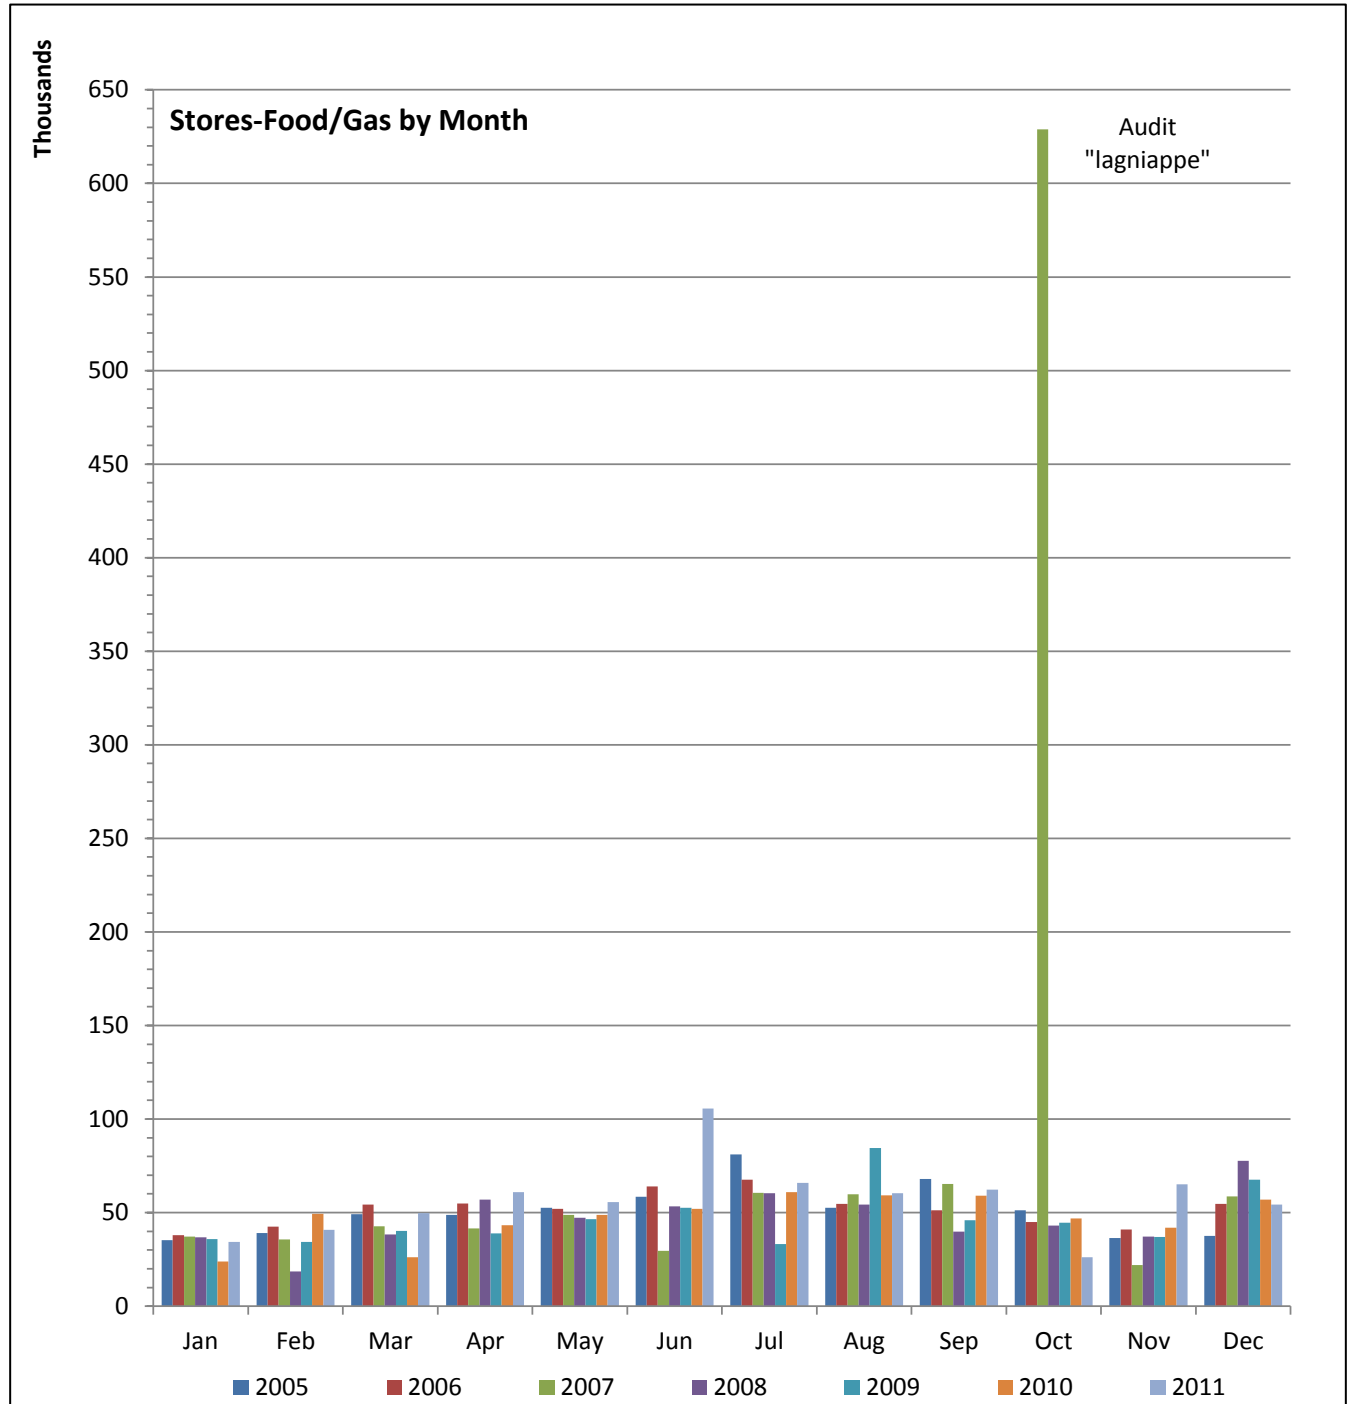

Manitou Springs Taxable Sales for January 2005 - December 2011

www.skyrunner.com/council/