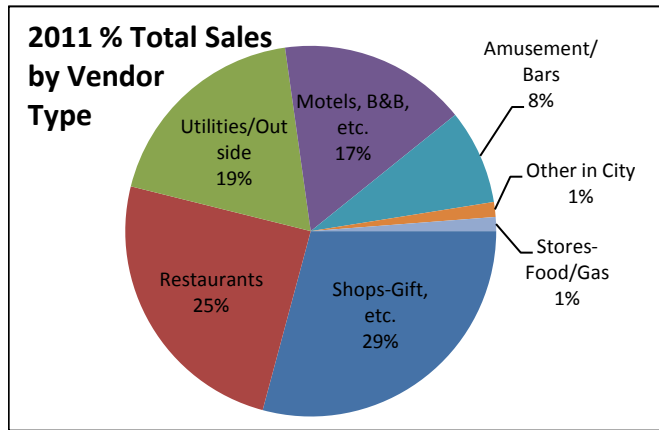

# Manitou Springs Taxable Sales for January 2005 - September 2011

Note: By year graphs are through September only!!!