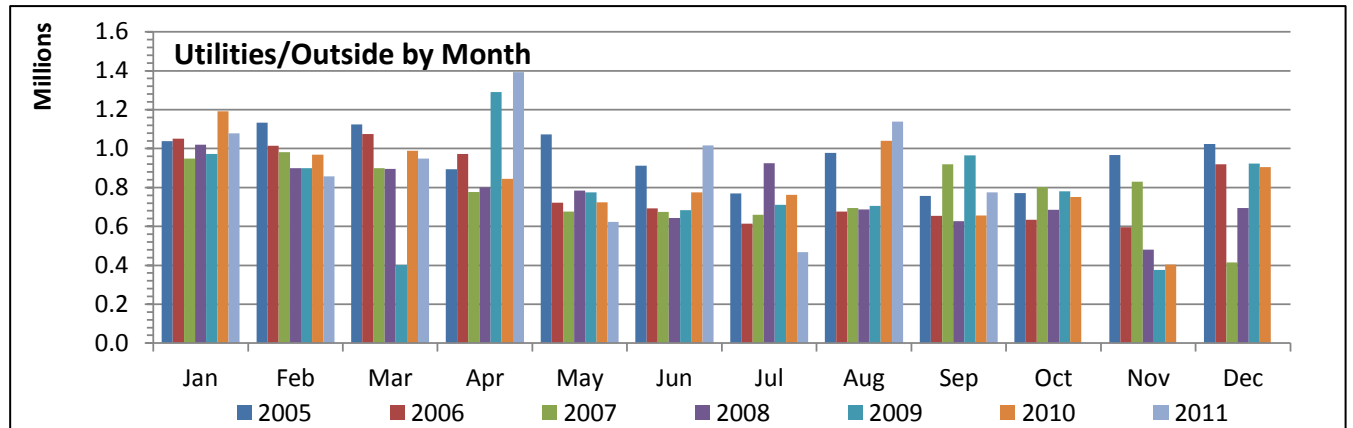

Manitou Springs Taxable Sales for January 2005 - September 2011