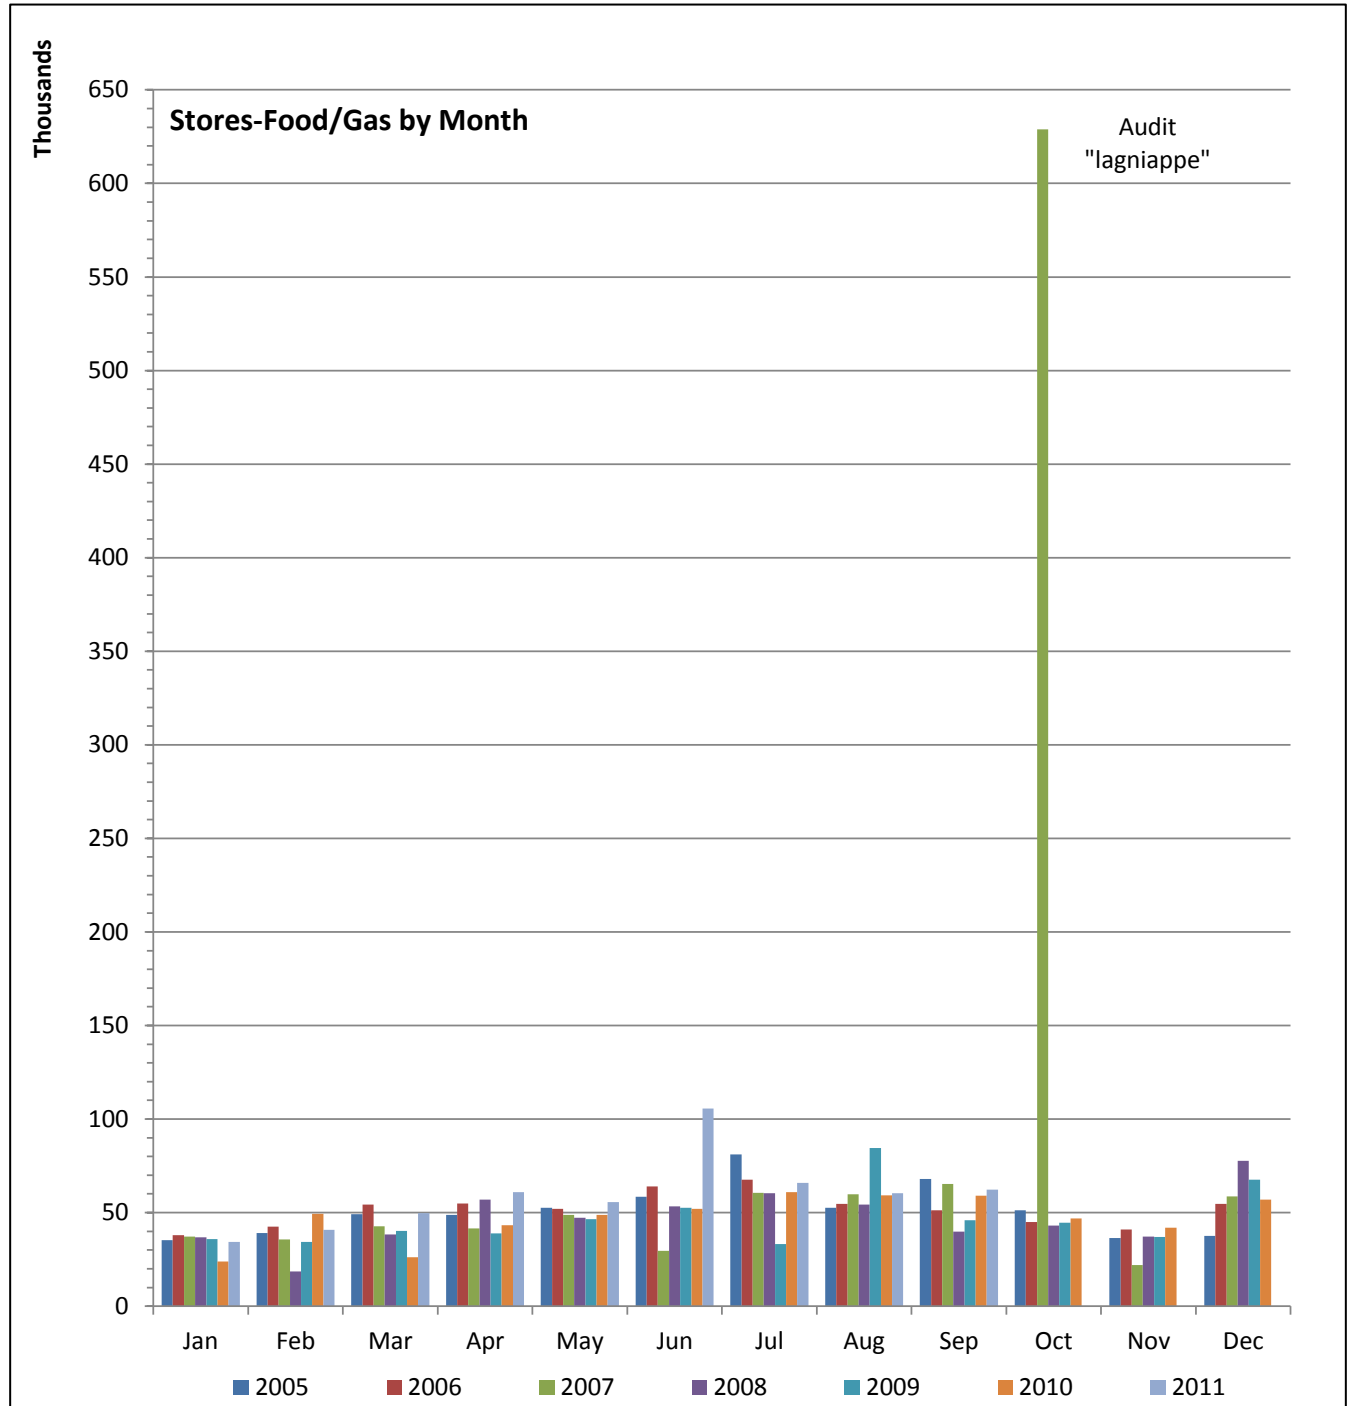

Manitou Springs Taxable Sales for January 2005 - September 2011

www.skyrunner.com/council/