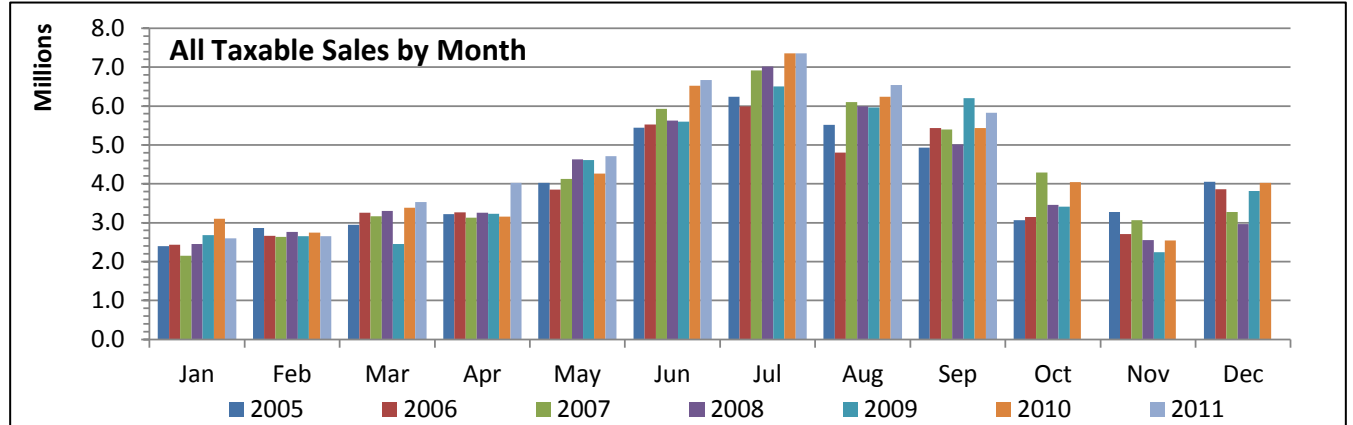

# Manitou Springs Taxable Sales for January 2005 - September 2011

Note: By year graphs are through September only!!!