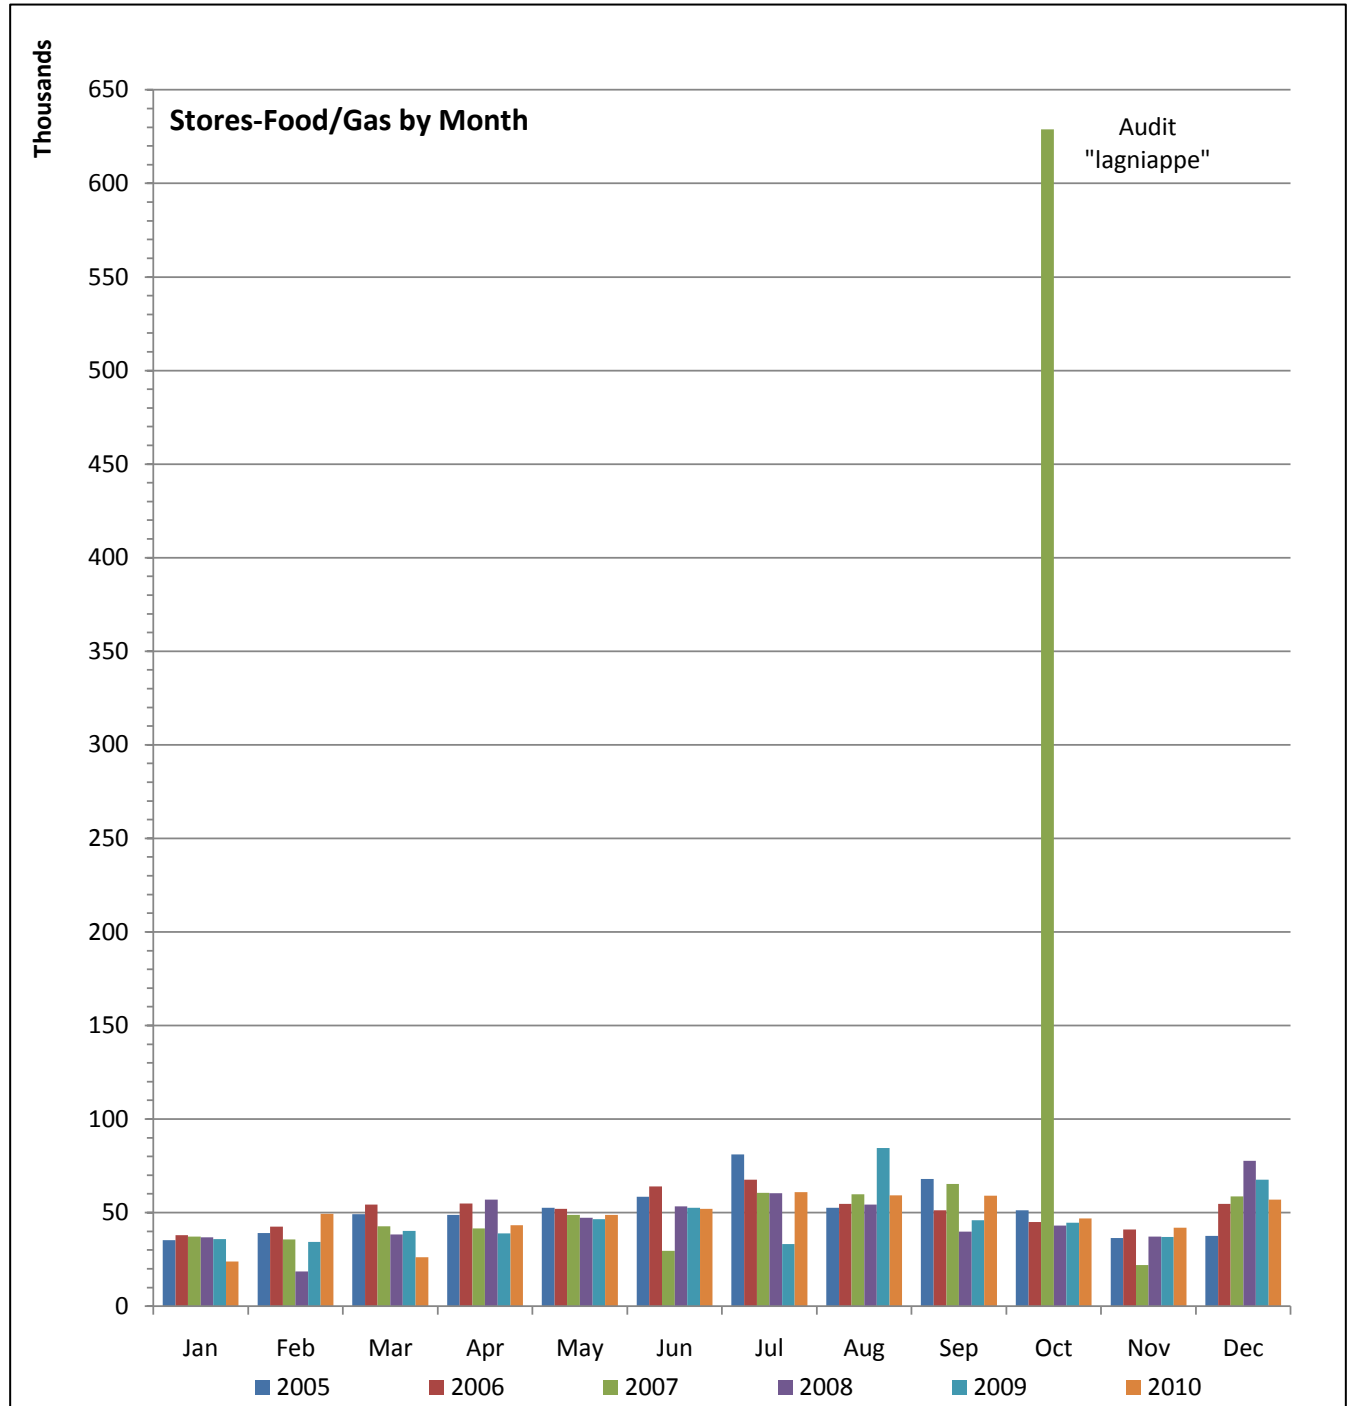

Manitou Springs Taxable Sales for January 2005 - December 2010

Manitou Springs Taxable Sales for January 2005 - December 2010

Manitou Springs Taxable Sales for January 2005 - December 2010

Manitou Springs Taxable Sales for January 2005 - December 2010