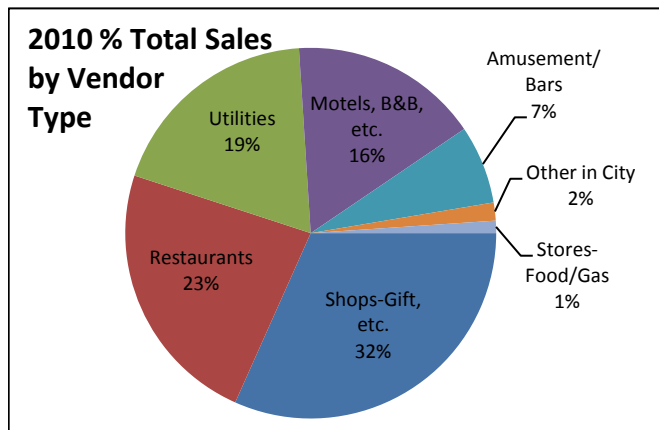

Manitou Springs Taxable Sales for January 2005 - December 2010

Manitou Springs Taxable Sales for January 2005 - December 2010

Manitou Springs Taxable Sales for January 2005 - December 2010

Manitou Springs Taxable Sales for January 2005 - December 2010