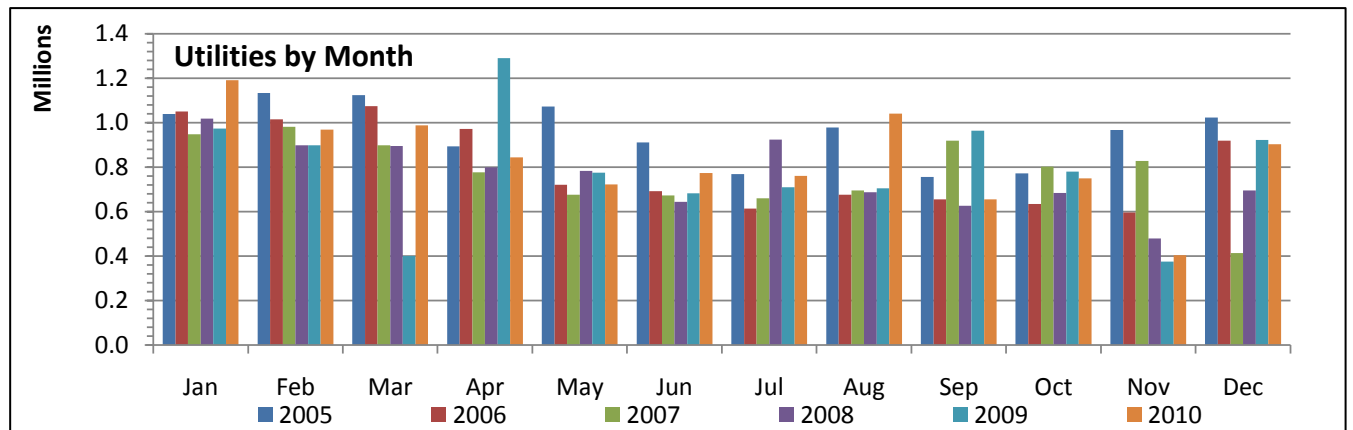

Manitou Springs Taxable Sales for January 2005 - December 2010

Manitou Springs Taxable Sales for January 2005 - December 2010

Manitou Springs Taxable Sales for January 2005 - December 2010

Manitou Springs Taxable Sales for January 2005 - December 2010